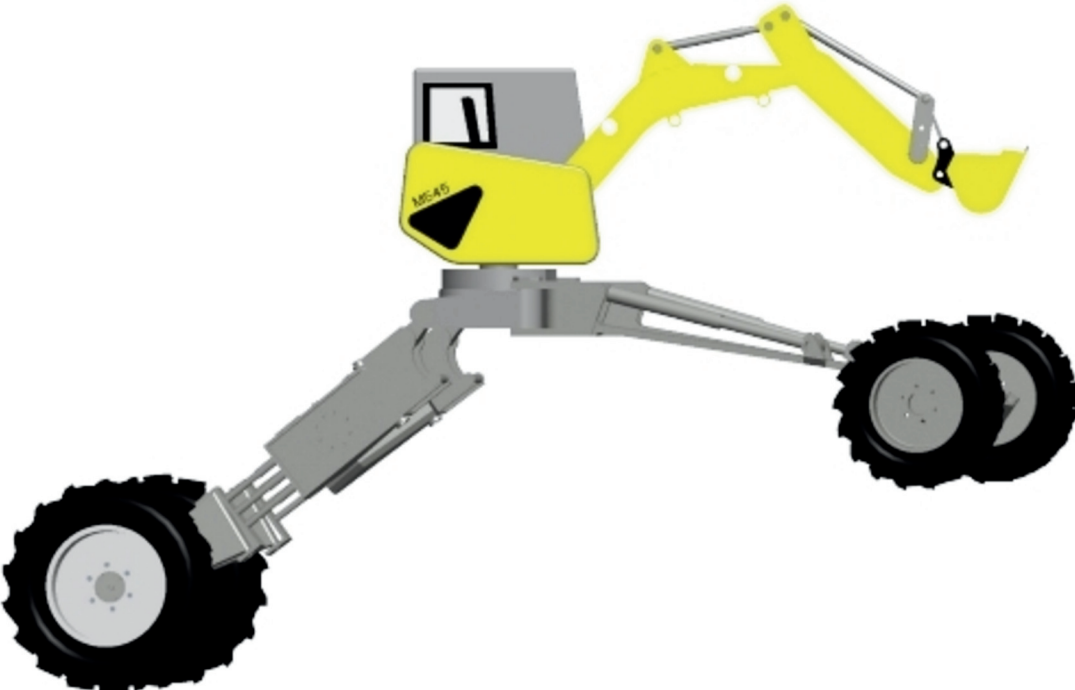

MEE 2024 - E2

Group Project: Menzi Muck Model

Group Name: M545 Panther

Instructor: Dr. Willard

Parts List coordinator (PL), Cab/Base Subassembly - Cyril Malayil Tom Thariyan
Assembly Coordinator (AC), Front Leg Subassembly - Grayson Shore
Drawing/Format Coordinator (DC), Rear Leg Subassembly - Eniola Onitiju
Project Manager/Package Submittal (PM), Arm Subassembly - Alkhalil Alsiyabi

Date: 15th April 2019

MENZI MUCK M545-VIEWS

PARTS LIST

FIND #	DESCRIPTION	QUANTITY
1	Base	1
2	Cab	1
3	Motor	1
4	Centerpart	1
5	Door	1
6	Door Bolt	2
7	Door Nut	2
8	Front Shield	1
9	Rear Shield	1
10	Side Window	2
11	Seat	1
12	Pedal	1
13	Mirror	1
14	Mirror Bolt	1
15	Controller Rod	2
16	Controller Ball	2
17	Front Leg Attachment	2
18	Main Connector Bar	2
19	Outer Piston #1	2
20	Inner Piston #1	2

FIND #	DESCRIPTION	QUANTITY
21	Bar Connector	2
22	Secondary Connector Bar	2
23	Outer Piston #2	2
24	Inner Piston #2	2
25	Wheel Connector	2
26	Front Tire Plate	2
27	Front Tire	2
28	Bolt #1	10
29	Bolt #2	6
30	Rear Stabilizer Head	2
31	Rear Stabilizer Body	2
32	Rear Stabilizer End	2
33	Rear Tire Plate	2
34	Rear Tire	2
35	Mid-Connector	2
36	Bolt #3	4
37	Pin #1	4
38	Bolt #4	12