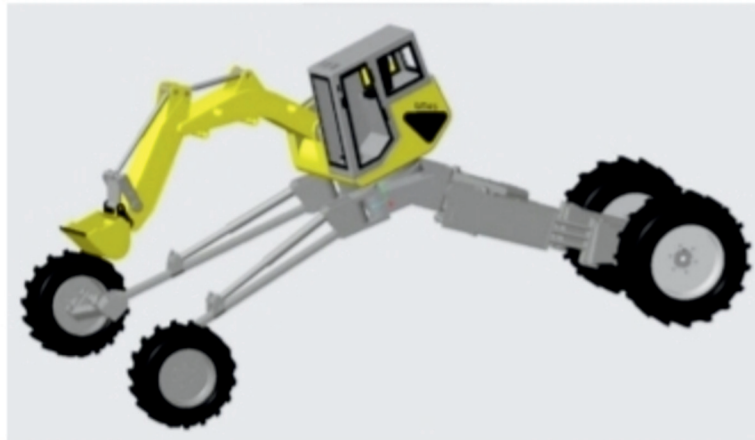

MEE 2024 - E2

Group Project: Menzi Muck Model

Group Name: M545 Panther

Instructor: Dr. Willard

Parts List coordinator (PL), Cab/Base Subassembly - Cyril Malayil Tom Thariyan
Assembly Coordinator (AC), Front Leg Subassembly - Grayson Shore
Drawing/Format Coordinator (DC), Rear Leg Subassembly - Eniola Onitiju
Project Manager/Package Submittal (PM), Arm Subassembly - Alkhalil Alsiyabi

Date: 15th April 2019

MENZI MUCK M545-VIEWS

PARTS LIST

FIND #	DESCRIPTION	QUANTITY
1	Base	1
2	Cab	1
3	Motor	1
4	Centerpart	1
5	Door	1
6	Door Bolt	2
7	Door Nut	2
8	Front Shield	1
9	Rear Shield	1
10	Side Window	2
11	Seat	1
12	Pedal	1
13	Mirror	1
14	Mirror Bolt	1
15	Controller Rod	2
16	Controller Ball	2
17	Front Leg Attachment	2
18	Main Connector Bar	2
19	Outer Piston #1	2
20	Inner Piston #1	2

FIND #	DESCRIPTION	QUANTITY
21	Bar Connector	2
22	Secondary Connector Bar	2
23	Outer Piston #2	2
24	Inner Piston #2	2
25	Wheel Connector	2
26	Front Tire Plate	2
27	Front Tire	2
28	Bolt #1	10
29	Bolt #2	6
30	Rear Stabilizer Head	2
31	Rear Stabilizer Body	2
32	Rear Stabilizer End	2
33	Rear Tire Plate	2
34	Rear Tire	2
35	Mid-Connector	2
36	Bolt #3	4
37	Pin #1	4
38	Bolt #4	12