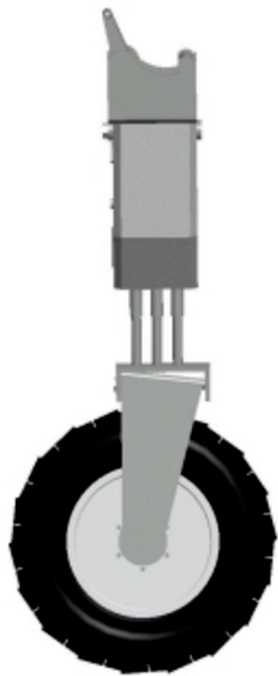

MENZI-MUCK REAR-LEG-SUB-ASSEMBLY