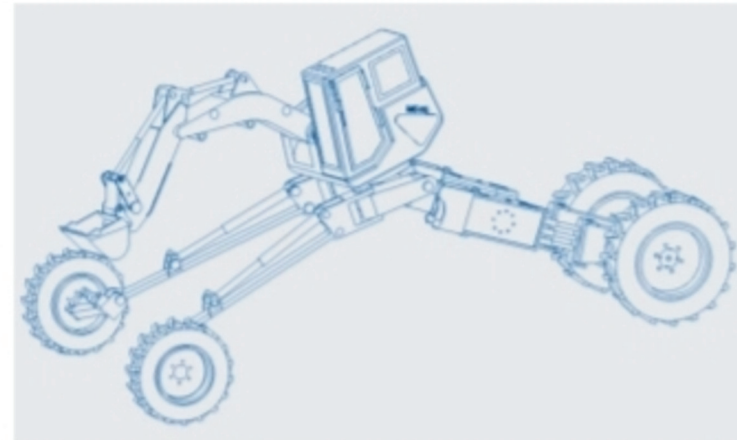

MEE 2024 - E2

Group Project: Menzi Muck Model

Group Name: M545 Panther

Instructor: Dr. Willard

Parts List coordinator (PL), Cab/Base Subassembly - Cyril Malayil Tom Thariyan
Assembly Coordinator (AC), Front Leg Subassembly - Grayson Shore
Drawing/Format Coordinator (DC), Rear Leg Subassembly - Eniola Onitiju
Project Manager/Package Submittal (PM), Arm Subassembly - Alkhalil Alsiyabi

Date: 15th April 2019

MENZI MUCK M545-VIEWS

PARTS LIST

FIND #	DESCRIPTION	QUANTITY
1	Base	1
2	Cab	1
3	Motor	1
4	Centerpart	1
5	Door	1
6	Door Bolt	2
7	Door Nut	2
8	Front Shield	1
9	Rear Shield	1
10	Side Window	2
11	Seat	1
12	Pedal	1
13	Mirror	1
14	Mirror Bolt	1
15	Controller Rod	2
16	Controller Ball	2
17	Front Leg Attachment	2
18	Main Connector Bar	2
19	Outer Piston #1	2
20	Inner Piston #1	2

FIND #	DESCRIPTION	QUANTITY
21	Bar Connector	2
22	Secondary Connector Bar	2
23	Outer Piston #2	2
24	Inner Piston #2	2
25	Wheel Connector	2
26	Front Tire Plate	2
27	Front Tire	2
28	Bolt #1	10
29	Bolt #2	6
30	Rear Stabilizer Head	2
31	Rear Stabilizer Body	2
32	Rear Stabilizer End	2
33	Rear Tire Plate	2
34	Rear Tire	2
35	Mid-Connector	2
36	Bolt #3	4
37	Pin #1	4
38	Bolt #4	12