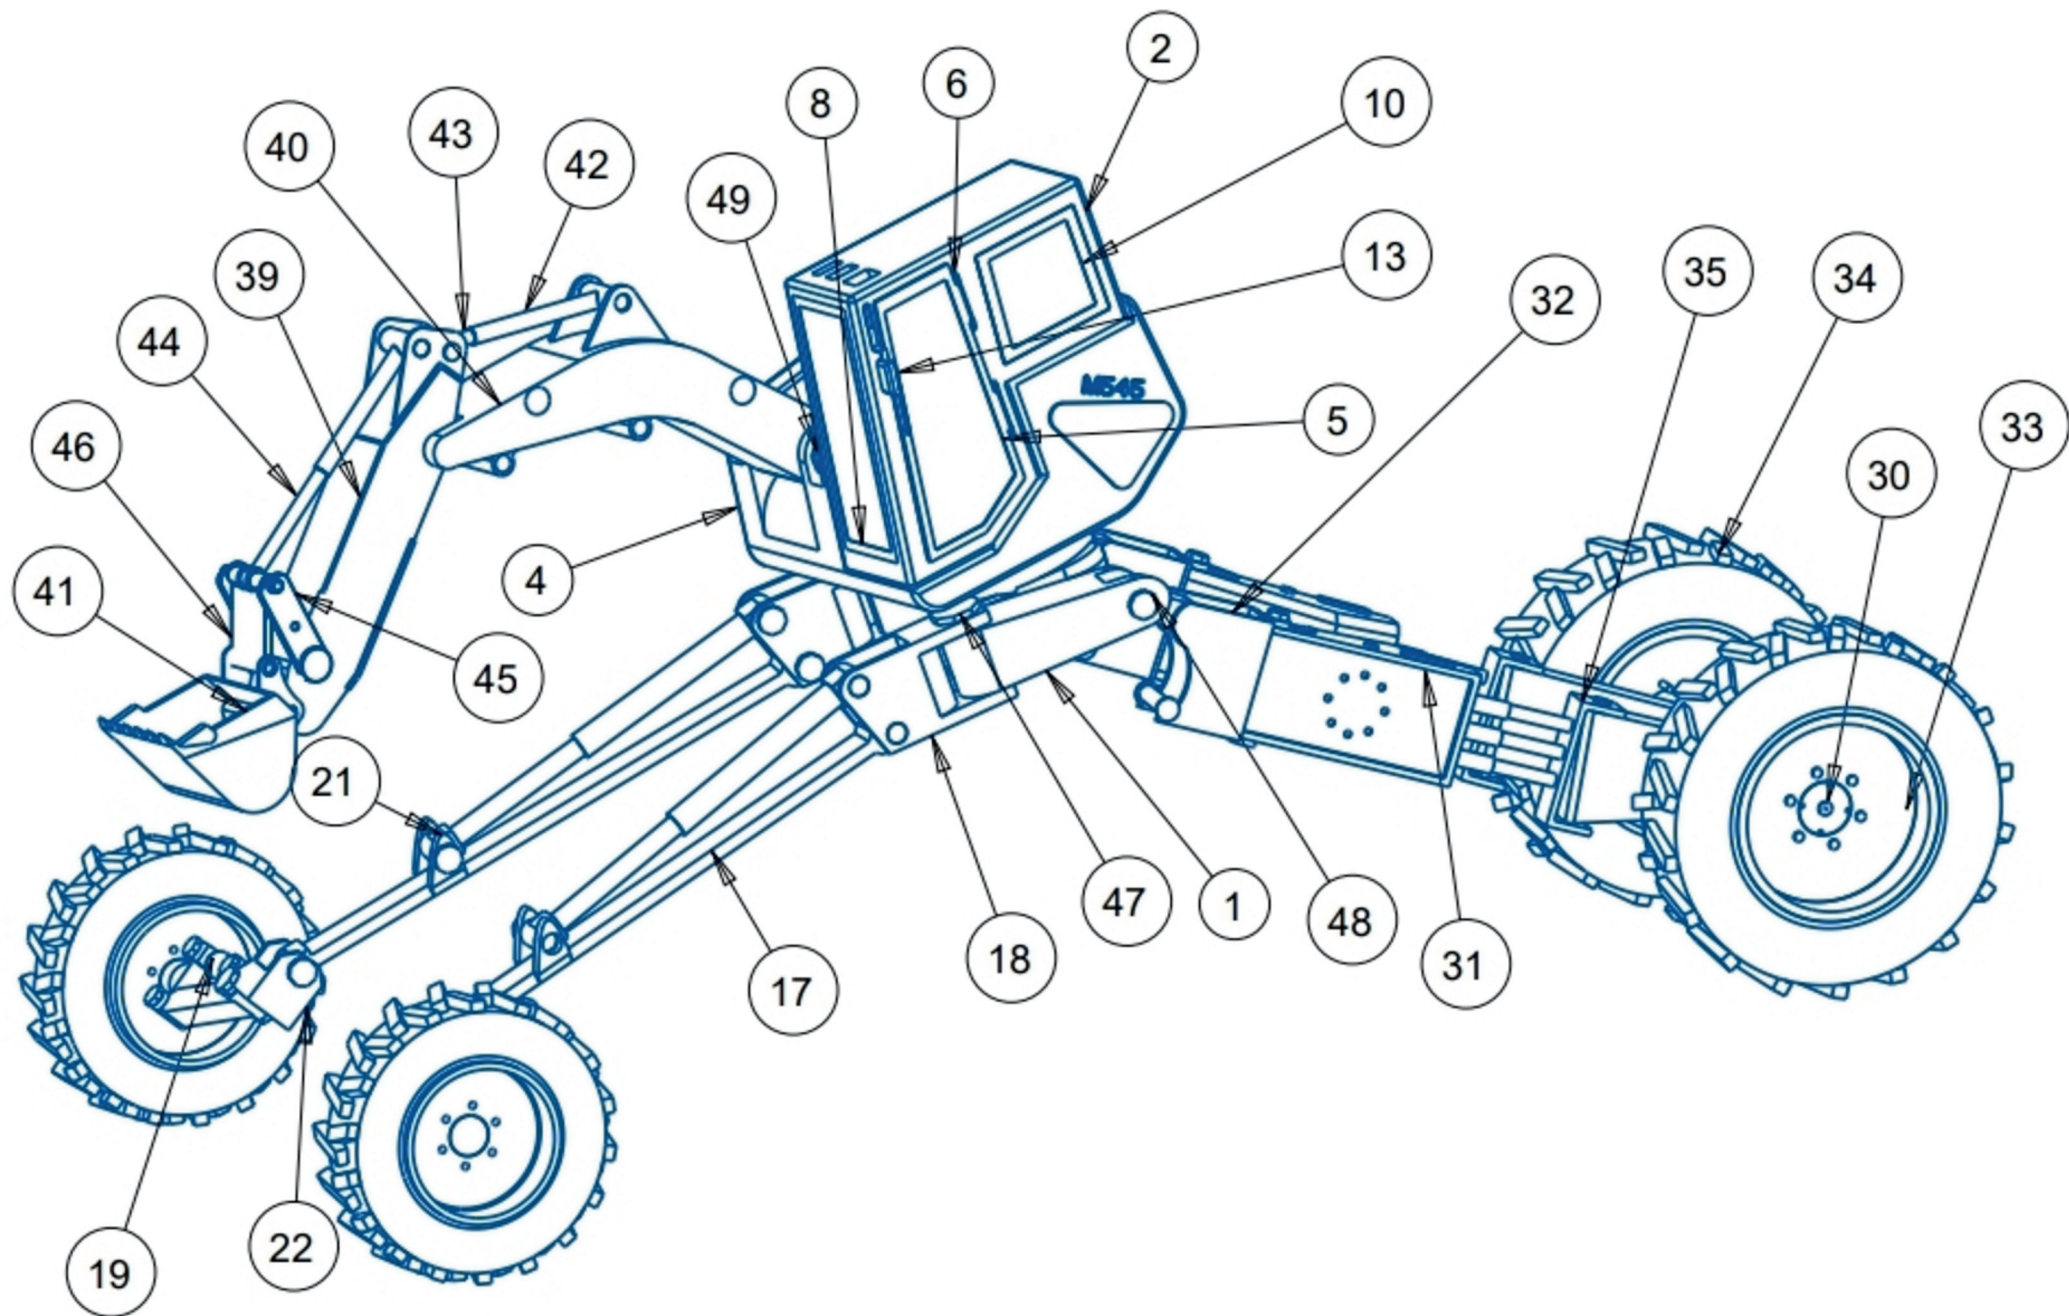

PARTS LIST

FIND #	DESCRIPTION	QUANTITY
39	Lifter	1
40	Joint	1
41	Bucket	1
42	Hydra2 Out	2
43	Hydra2 In	1
44	Hydra3 In	1
45	Pin #2	2
46	Bucket Connector	1
47	Frong Leg Bolt	2
48	Rear Leg Bolt	2
49	Arm Bolt	1

MENZI MUCK M545-ASSEMBLY