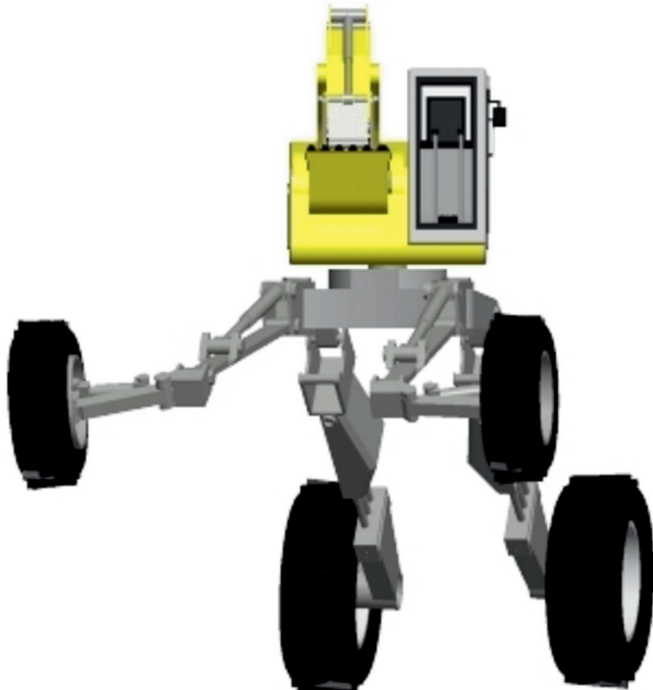

MEE 2024 - E2

Group Project: Menzi Muck Model

Group Name: M545 Panther

Instructor: Dr. Willard

Parts List coordinator (PL), Cab/Base Subassembly - Cyril Malayil Tom Thariyan
Assembly Coordinator (AC), Front Leg Subassembly - Grayson Shore
Drawing/Format Coordinator (DC), Rear Leg Subassembly - Eniola Onitiju
Project Manager/Package Submittal (PM), Arm Subassembly - Alkhalil Alsiyabi

Date: 15th April 2019

MENZI MUCK M545-VIEWS

PARTS LIST

FIND #	DESCRIPTION	QUANTITY
1	Base	1
2	Cab	1
3	Motor	1
4	Centerpart	1
5	Door	1
6	Door Bolt	2
7	Door Nut	2
8	Front Shield	1
9	Rear Shield	1
10	Side Window	2
11	Seat	1
12	Pedal	1
13	Mirror	1
14	Mirror Bolt	1
15	Controller Rod	2
16	Controller Ball	2
17	Front Leg Attachment	2
18	Main Connector Bar	2
19	Outer Piston #1	2
20	Inner Piston #1	2

FIND #	DESCRIPTION	QUANTITY
21	Bar Connector	2
22	Secondary Connector Bar	2
23	Outer Piston #2	2
24	Inner Piston #2	2
25	Wheel Connector	2
26	Front Tire Plate	2
27	Front Tire	2
28	Bolt #1	10
29	Bolt #2	6
30	Rear Stabilizer Head	2
31	Rear Stabilizer Body	2
32	Rear Stabilizer End	2
33	Rear Tire Plate	2
34	Rear Tire	2
35	Mid-Connector	2
36	Bolt #3	4
37	Pin #1	4
38	Bolt #4	12