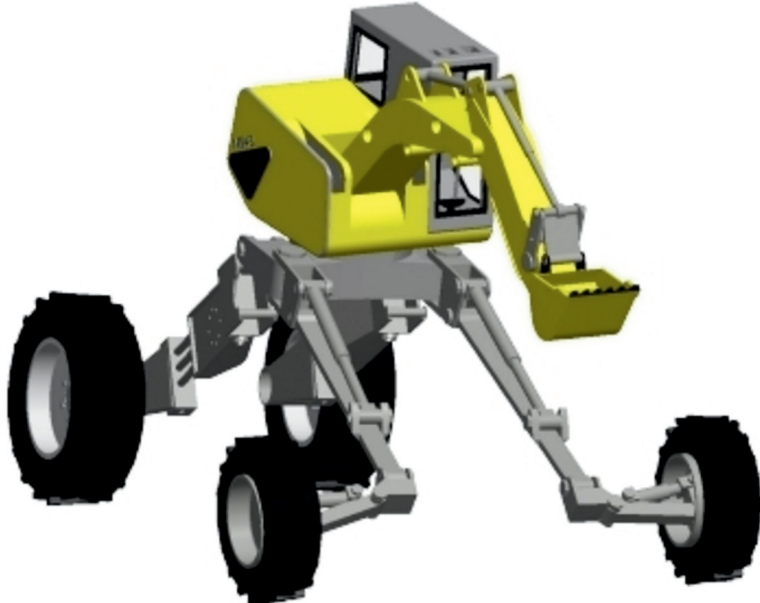

MEE 2024 - E2

Group Project: Menzi Muck Model

Group Name: M545 Panther

Instructor: Dr. Willard

Parts List coordinator (PL), Cab/Base Subassembly - Cyril Malayil Tom Thariyan
Assembly Coordinator (AC), Front Leg Subassembly - Grayson Shore
Drawing/Format Coordinator (DC), Rear Leg Subassembly - Eniola Onitiju
Project Manager/Package Submittal (PM), Arm Subassembly - Alkhalil Alsiyabi

Date: 15th April 2019

MENZI MUCK M545-VIEWS

PARTS LIST

FIND #	DESCRIPTION	QUANTITY
1	Base	1
2	Cab	1
3	Motor	1
4	Centerpart	1
5	Door	1
6	Door Bolt	2
7	Door Nut	2
8	Front Shield	1
9	Rear Shield	1
10	Side Window	2
11	Seat	1
12	Pedal	1
13	Mirror	1
14	Mirror Bolt	1
15	Controller Rod	2
16	Controller Ball	2
17	Front Leg Attachment	2
18	Main Connector Bar	2
19	Outer Piston #1	2
20	Inner Piston #1	2

FIND #	DESCRIPTION	QUANTITY
21	Bar Connector	2
22	Secondary Connector Bar	2
23	Outer Piston #2	2
24	Inner Piston #2	2
25	Wheel Connector	2
26	Front Tire Plate	2
27	Front Tire	2
28	Bolt #1	10
29	Bolt #2	6
30	Rear Stabilizer Head	2
31	Rear Stabilizer Body	2
32	Rear Stabilizer End	2
33	Rear Tire Plate	2
34	Rear Tire	2
35	Mid-Connector	2
36	Bolt #3	4
37	Pin #1	4
38	Bolt #4	12