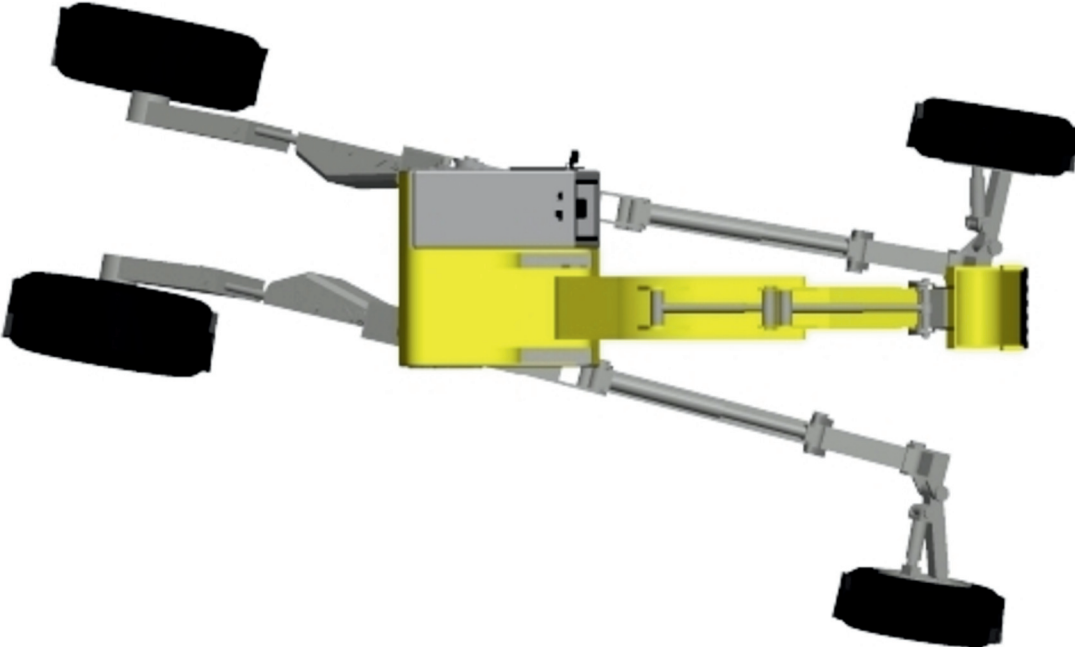

MEE 2024 - E2

Group Project: Menzi Muck Model

Group Name: M545 Panther

Instructor: Dr. Willard

Parts List coordinator (PL), Cab/Base Subassembly - Cyril Malayil Tom Thariyan
Assembly Coordinator (AC), Front Leg Subassembly - Grayson Shore
Drawing/Format Coordinator (DC), Rear Leg Subassembly - Eniola Onitiju
Project Manager/Package Submittal (PM), Arm Subassembly - Alkhalil Alsiyabi

Date: 15th April 2019

MENZI MUCK M545-VIEWS

PARTS LIST

FIND #	DESCRIPTION	QUANTITY
1	Base	1
2	Cab	1
3	Motor	1
4	Centerpart	1
5	Door	1
6	Door Bolt	2
7	Door Nut	2
8	Front Shield	1
9	Rear Shield	1
10	Side Window	2
11	Seat	1
12	Pedal	1
13	Mirror	1
14	Mirror Bolt	1
15	Controller Rod	2
16	Controller Ball	2
17	Front Leg Attachment	2
18	Main Connector Bar	2
19	Outer Piston #1	2
20	Inner Piston #1	2

FIND #	DESCRIPTION	QUANTITY
21	Bar Connector	2
22	Secondary Connector Bar	2
23	Outer Piston #2	2
24	Inner Piston #2	2
25	Wheel Connector	2
26	Front Tire Plate	2
27	Front Tire	2
28	Bolt #1	10
29	Bolt #2	6
30	Rear Stabilizer Head	2
31	Rear Stabilizer Body	2
32	Rear Stabilizer End	2
33	Rear Tire Plate	2
34	Rear Tire	2
35	Mid-Connector	2
36	Bolt #3	4
37	Pin #1	4
38	Bolt #4	12

PARTS LIST

FIND #	DESCRIPTION	QUANTITY
39	Lifter	1
40	Joint	1
41	Bucket	1
42	Hydra2 Out	2
43	Hydra2 In	1
44	Hydra3 In	1
45	Pin #2	2
46	Bucket Connector	1
47	Frong Leg Bolt	2
48	Rear Leg Bolt	2
49	Arm Bolt	1